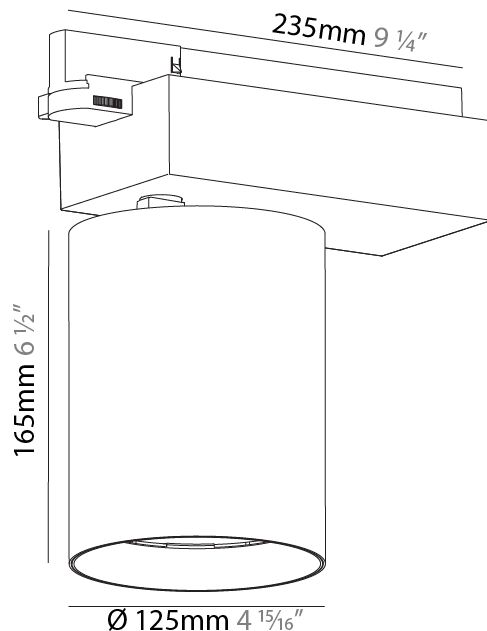

GENERAL

Series: Centriq
Subseries: Centriq 125
Brand: Prolicht
Division: Architectural
Mounting Type: Track
Mounting Location: Ceiling
Subcategory: Spots

PHYSICAL

Shape: Cylinder
Diameter (mm): 125
Diameter (in): 4 ¹⁵/₁₆
Length (mm): 235
Length (in): 9 ¹/₄
Height (mm): 165
Height (in): 6 ¹/₂
Light Distribution: Adjustable / Direct
Fixture Finish: SSR / BKV / CWI / CRY / HAB / UFT / ITA / RUA / FTG / MYG / LOD / PUS / FRO / FUP / KIA / POP / BLS / SPG / MEY / GOH / GUM / CHC / COM / ABZ / JAG / OBR / MOS / ROR
Fixture Material: Aluminum

ELECTRICAL

Lamp Type: LED (Zhaga Standard)
Input Wattage (W): 23.1
Total Output Wattage (W): 21
Dimming: Tri-Mode (Non-Dimming and Phase Dimming (120Vac only) and 0-10V Dimming)
Driver Included: Yes
Driver Location: Integrated
Driver Type: Constant Current - Universal
Driver Class: Class 2
Input Voltage (V): 120 - 277
Constant Current (MA): 700

LED

Number of LEDs: 1
Color Temperature (°K): 2700 / 3000 / 3500 / 4000
Max. Delivered Lumen (lm): 1440 / 1490 / 1568 / 1600
Nominal Lumen (lm): 1853 / 1923 / 2021
CRI: >90 CRI
Lamp Life (hrs): 50000

OPTICAL

Beam Angle: 8
Adjustability: Rotational 340°; Tilt 90°

RATINGS AND CERTIFICATIONS

Certified By: Certified for North American Standards
IP rating: IP20