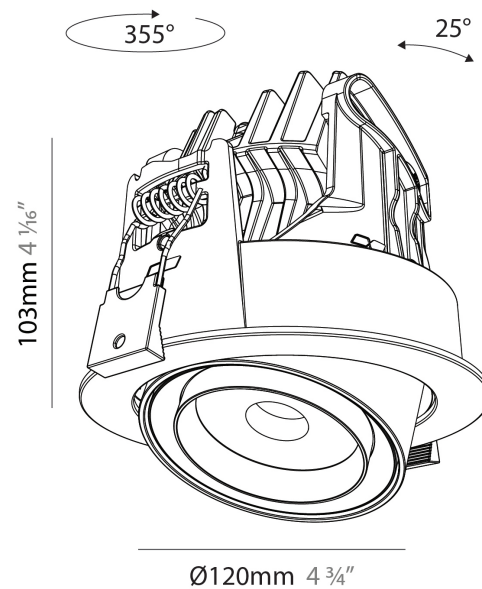

GENERAL

Series: Centriq
Subseries: Centriq Round Flex Adjustable
Brand: Prolicht
Division: Architectural
Mounting Type: Recessed
Mounting Location: Ceiling
Subcategory: Spots

PHYSICAL

Shape: Cylinder
Diameter (mm): 120
Diameter (in): 4 ¾
Height (mm): 105
Height (in): 4 1/8
Min. Recessing Depth (mm): 120
Min. Recessing Depth (in): 4 ¾
Light Distribution: Adjustable / Direct
Weight (kg): 0.666
Fixture Finish: SSR / BKV / CWI / CRY / HAB / UFT / ITA / RUA / FTG / MYG / LOD / PUS / FRO / FUP / KIA / POP / BLS / SPG / MEY / GOH / GUM / CHC / COM / ABZ / JAG / OBR / MOS / ROR
Fixture Material: Aluminum
Cut-out Measurements: Dia. 112mm / 4 7/16"

ELECTRICAL

Lamp Type: LED (Zhaga Standard)
Input Wattage (W): 20.5
Total Output Wattage (W): 18.1
Dimming: Tri-Mode (Non-Dimming and Phase Dimming (120Vac only) and 0-10V Dimming)
Driver Included: Yes
Driver Location: Recessed Housing
Driver Type: Constant Current - Universal
Driver Class: Class 2
Housing: ENCP 3
Input Voltage (V): 120 - 277
Constant Current (MA): 500

LED

Color Temperature (°K): 2700 / 3000 / 3500 / 4000
Max. Delivered Lumen (lm): 1201 / 1294 / 1346 / 1373
Nominal Lumen (lm): 1668 / 1797 / 1869 / 1907
CRI: >90 CRI
Lamp Life (hrs): 50000

OPTICAL

Beam Angle: 18 - 46
Adjustability: Rotational 350° / Tilt 25°

RATINGS AND CERTIFICATIONS

Certified By: CSA Certified to UL and CSA Standards
IP rating: IP20