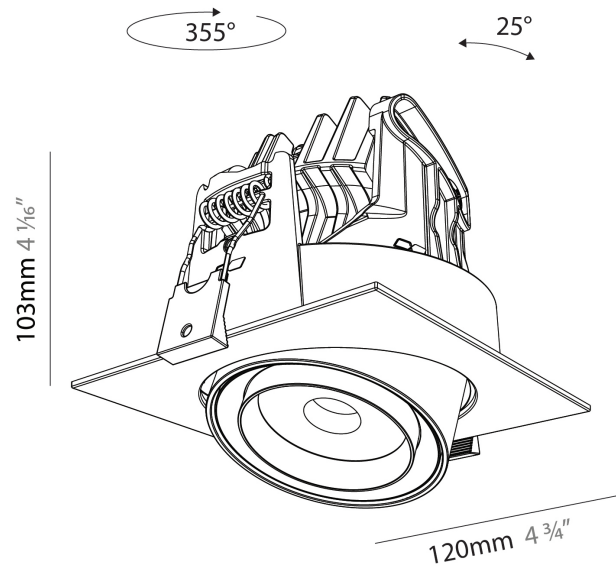

GENERAL

Series: Centriq
Subseries: Centriq Square Flex Adjustable
Brand: Prolicht
Division: Architectural
Mounting Type: Recessed
Mounting Location: Ceiling
Subcategory: Spots

PHYSICAL

Shape: Cylinder
Length (mm): 120
Length (in): 4 3/4
Width (mm): 120
Width (in): 4 3/4
Height (mm): 105
Height (in): 4 1/8
Min. Recessing Depth (mm): 120
Min. Recessing Depth (in): 4 3/4
Light Distribution: Adjustable / Direct
Weight (kg): 0.666
Fixture Finish: SSR / BKV / CWI / CRY / HAB / UFT / ITA / RUA / FTG / MYG / LOD / PUS / FRO / FUP / KIA / POP / BLS / SPG / MEY / GOH / GUM / CHC / COM / ABZ / JAG / OBR / MOS / ROR
Fixture Material: Aluminum
Cut-out Measurements: Dia. 112mm / 4 7/16"

ELECTRICAL

Lamp Type: LED (Zhaga Standard)
Input Wattage (W): 20.5
Total Output Wattage (W): 18.1
Dimming: Tri-Mode (Non-Dimming and Phase Dimming (120Vac only) and 0-10V Dimming)
Driver Included: Yes
Driver Location: Recessed Housing
Driver Type: Constant Current - Universal
Driver Class: Class 2
Housing: ENCP3
Input Voltage (V): 120 - 277
Constant Current (MA): 500

LED

Color Temperature (°K): 2700 / 3000 / 3500 / 4000
Max. Delivered Lumen (lm): 1201 / 1294 / 1346 / 1373
Nominal Lumen (lm): 1668 / 1797 / 1869 / 1907
CRI: >90 CRI
Lamp Life (hrs): 50000

OPTICAL

Beam Angle: 18 - 46
Adjustability: Rotational 350° / Tilt 25°

RATINGS AND CERTIFICATIONS

Certified By: CSA Certified to UL and CSA Standards
IP rating: IP20